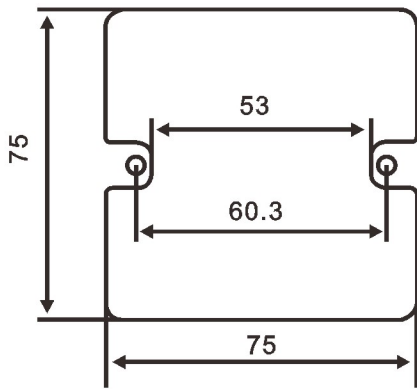

Prime Series

Minimalist White Design Switches and Outlets

Dimensions – Unit mm

Specifications

Range	Prime Series
Product Type	Light Switches and Sockets
Device Short Name	HWDP
Device Application	Lighting
Device Presentation	Complete Mechanism
Actuator	Rocker
Pilot Light	Neon
Number of Gang	Up to 6
Color Tint	White with glossy finish
Material	Polycarbonate Fire retardant
Device Mounting	Flush
Mounting Support	Wall Mounted
Fixing Mode	By screw
Rated Current	10A / 20A / 45A for switches – 13A / 15A / xx for sockets