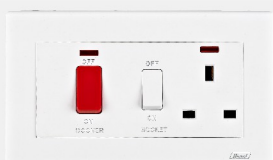

20A outlet
HWDP20AO

45A outlet
HWDP45AO

Shaver 3X3
HWDP2SHS3

Shaver 3X6
HWDP2SHS6

Cooker Unit 3X6
HWDP2PCU

Touch Delay Switch
(With Energy Saving)
HWDP2PTD

Voice Control Switch
HWDP2PVC
HWDP2PVC3L
HWDP2PVC4L

Phone Holder-Single
HWDP2PPHS

Phone Holder-Single Gold
HWDP2PPHSG

Phone Holder-Double Gold
HWDP2PPHDG

Prime Series

Minimalist White Design Switches and Outlets

Description	Reference	Details	
		Carton	Box
Switches			
10A 1 Gang 1 Way Switch	HWDP1G1W	100	10
10A 1 Gang 2 Way Switch	HWDP1G2W	100	10
10A 1 Gang 1 Way Switch, Big Button	HWDPB1G1W	100	10
10A 1 Gang 2 Way Switch, Big Button	HWDPB1G2W	100	10
10A 2 Gang 1 Way Switch	HWDP2G1W	100	10
10A 2 Gang 2 Way Switch	HWDP2G2W	100	10
10A 2 Gang 1 Way Switch, Big Button	HWDPB2G1W	100	10
10A 2 Gang 2 Way Switch, Big Button	HWDPB2G2W	100	10
10A 3 Gang 1 Way Switch	HWDP3G1W	100	10
10A 3 Gang 2 Way Switch	HWDP3G2W	100	10
10A 3 Gang 1 Way Switch, Big Button	HWDPB3G1W	100	10
10A 3 Gang 2 Way, Big Button	HWDPB3G2W	100	10
10A 4 Gang 1 Way Switch	HWDP4G1W	100	10
10A 4 Gang 2 Way Switch	HWDP4G2W	100	10
10A 4 Gang 1 Way Switch, Big Button	HWDPB4G1W	100	10
10A 4 Gang 2 Way Switch, Big Button	HWDPB4G2W	100	10
10A 5 Gang 1 Way Switch	HWDP5G1W	100	10
10A 6 Gang 1 Way Switch	HWDP6G1W	100	10
Bell Switches			
Doorbell Switch	HWDPDB	100	10
Doorbell Switch, Big Button	HWDPBDB	100	10
Double Pole Switches			
20A Switch With Neon	HWDP20A	100	10
45A Switch With Neon	HWDP45A	100	10