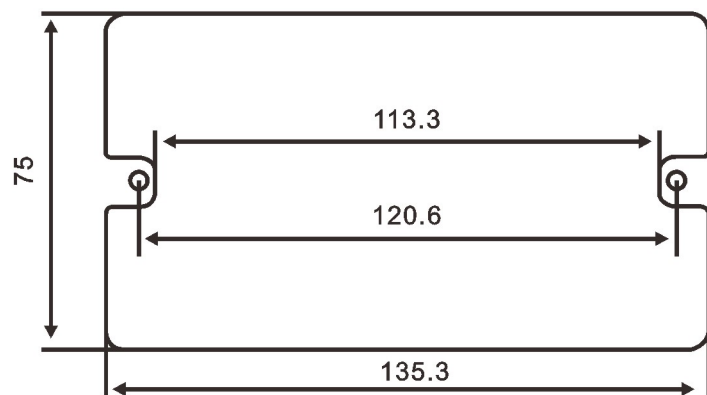

Prime Series

Minimalist White Design Switches and Outlets

Dimensions – Unit mm

Specifications

Range	Prime Series
Product Type	Light Switches and Sockets
Device Short Name	HWDP
Device Application	Lighting
Device Presentation	Complete Mechanism
Actuator	Rocker
Pilot Light	Neon
Number of Gang	Up to 6
Color Tint	White with glossy finish
Material	Polycarbonate Fire retardant
Device Mounting	Flush
Mounting Support	Wall Mounted
Fixing Mode	By screw
Rated Current	10A / 20A / 45A for switches – 13A / 15A / xx for sockets