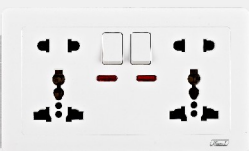

5Pin MF Switched Socket
With Neon
HWDP5PSSN

5Pin MF Switched Socket
With Neon + 1USB
HWDP5PSSNUSB

5Pin MF Switched Socket
With Neon + 2USB
HWDP5PSSN2USB

Double 13A Switched Socket
With Neon
HWDP213ASSN

2X13A Switched Socket
With Neon + 2USB
HWDP213ASSN2USB

2X5Pin MF Switched Socket
With Neon
HWDP2MFSN

2X5Pin MF Switched Socket
With Neon + 2USB
HWDP2MFSN2USB

Prime Series

Minimalist White Design Switches and Outlets

Europe Socket
HWDP2EUR

2Pin Socket
HWDP2PS

2 Gang 2Pin Socket
HWDP2G2PS